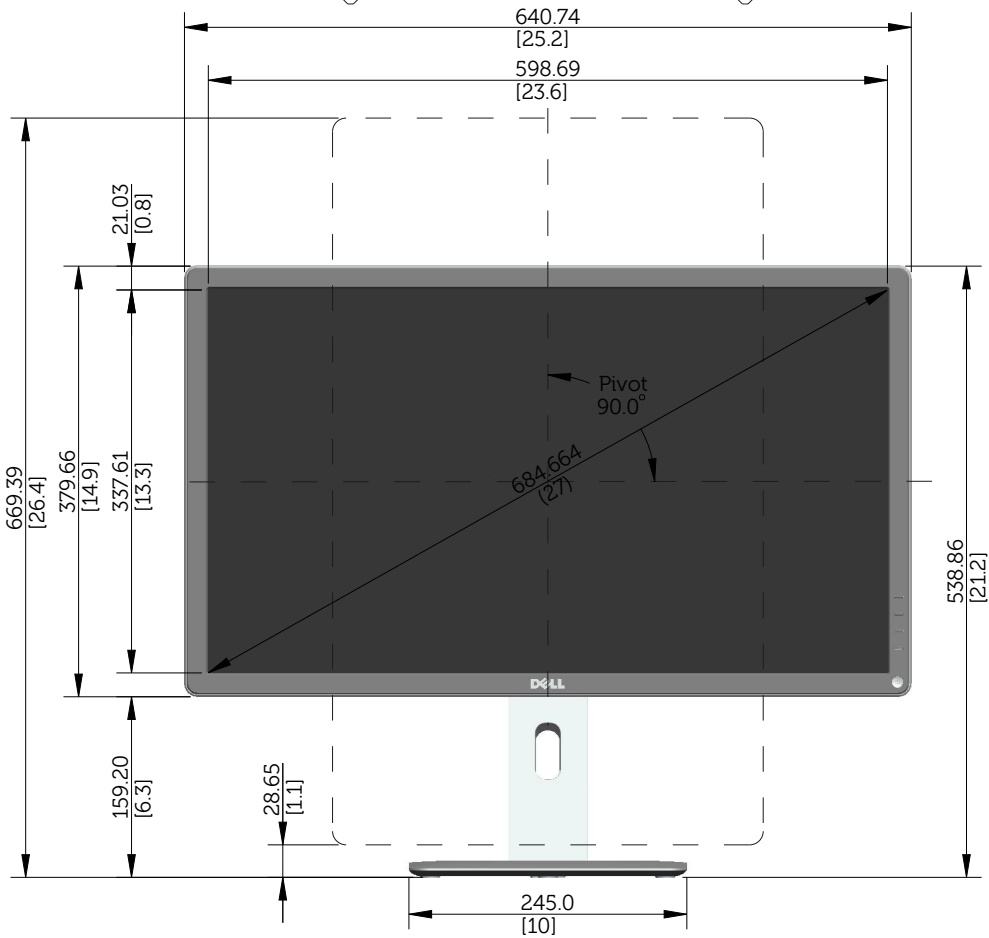

P2715Q Outline Dimension

Nominal Dimensions
Unit: mm(inch)

Back View of Monitor without stand

P2415Q Outline Dimension

Norminal Dimensions
Unit: mm(inch)

Back View of Monitor without stand