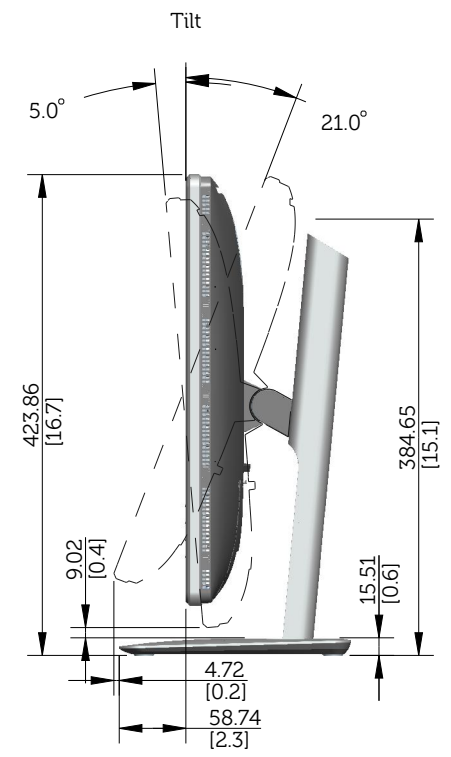

P2715Q Outline Dimension

Nominal Dimensions
Unit: mm(inch)

Back View of Monitor without stand

P2415Q Outline Dimension

Norminal Dimensions
Unit: mm(inch)

Back View of Monitor without stand