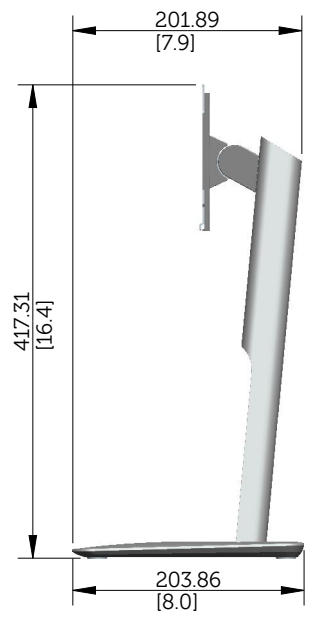

P2715Q Outline Dimension

Nominal Dimensions
Unit: mm(inch)

Back View of Monitor without stand

P2415Q Outline Dimension

Norminal Dimensions
Unit: mm(inch)

Back View of Monitor without stand