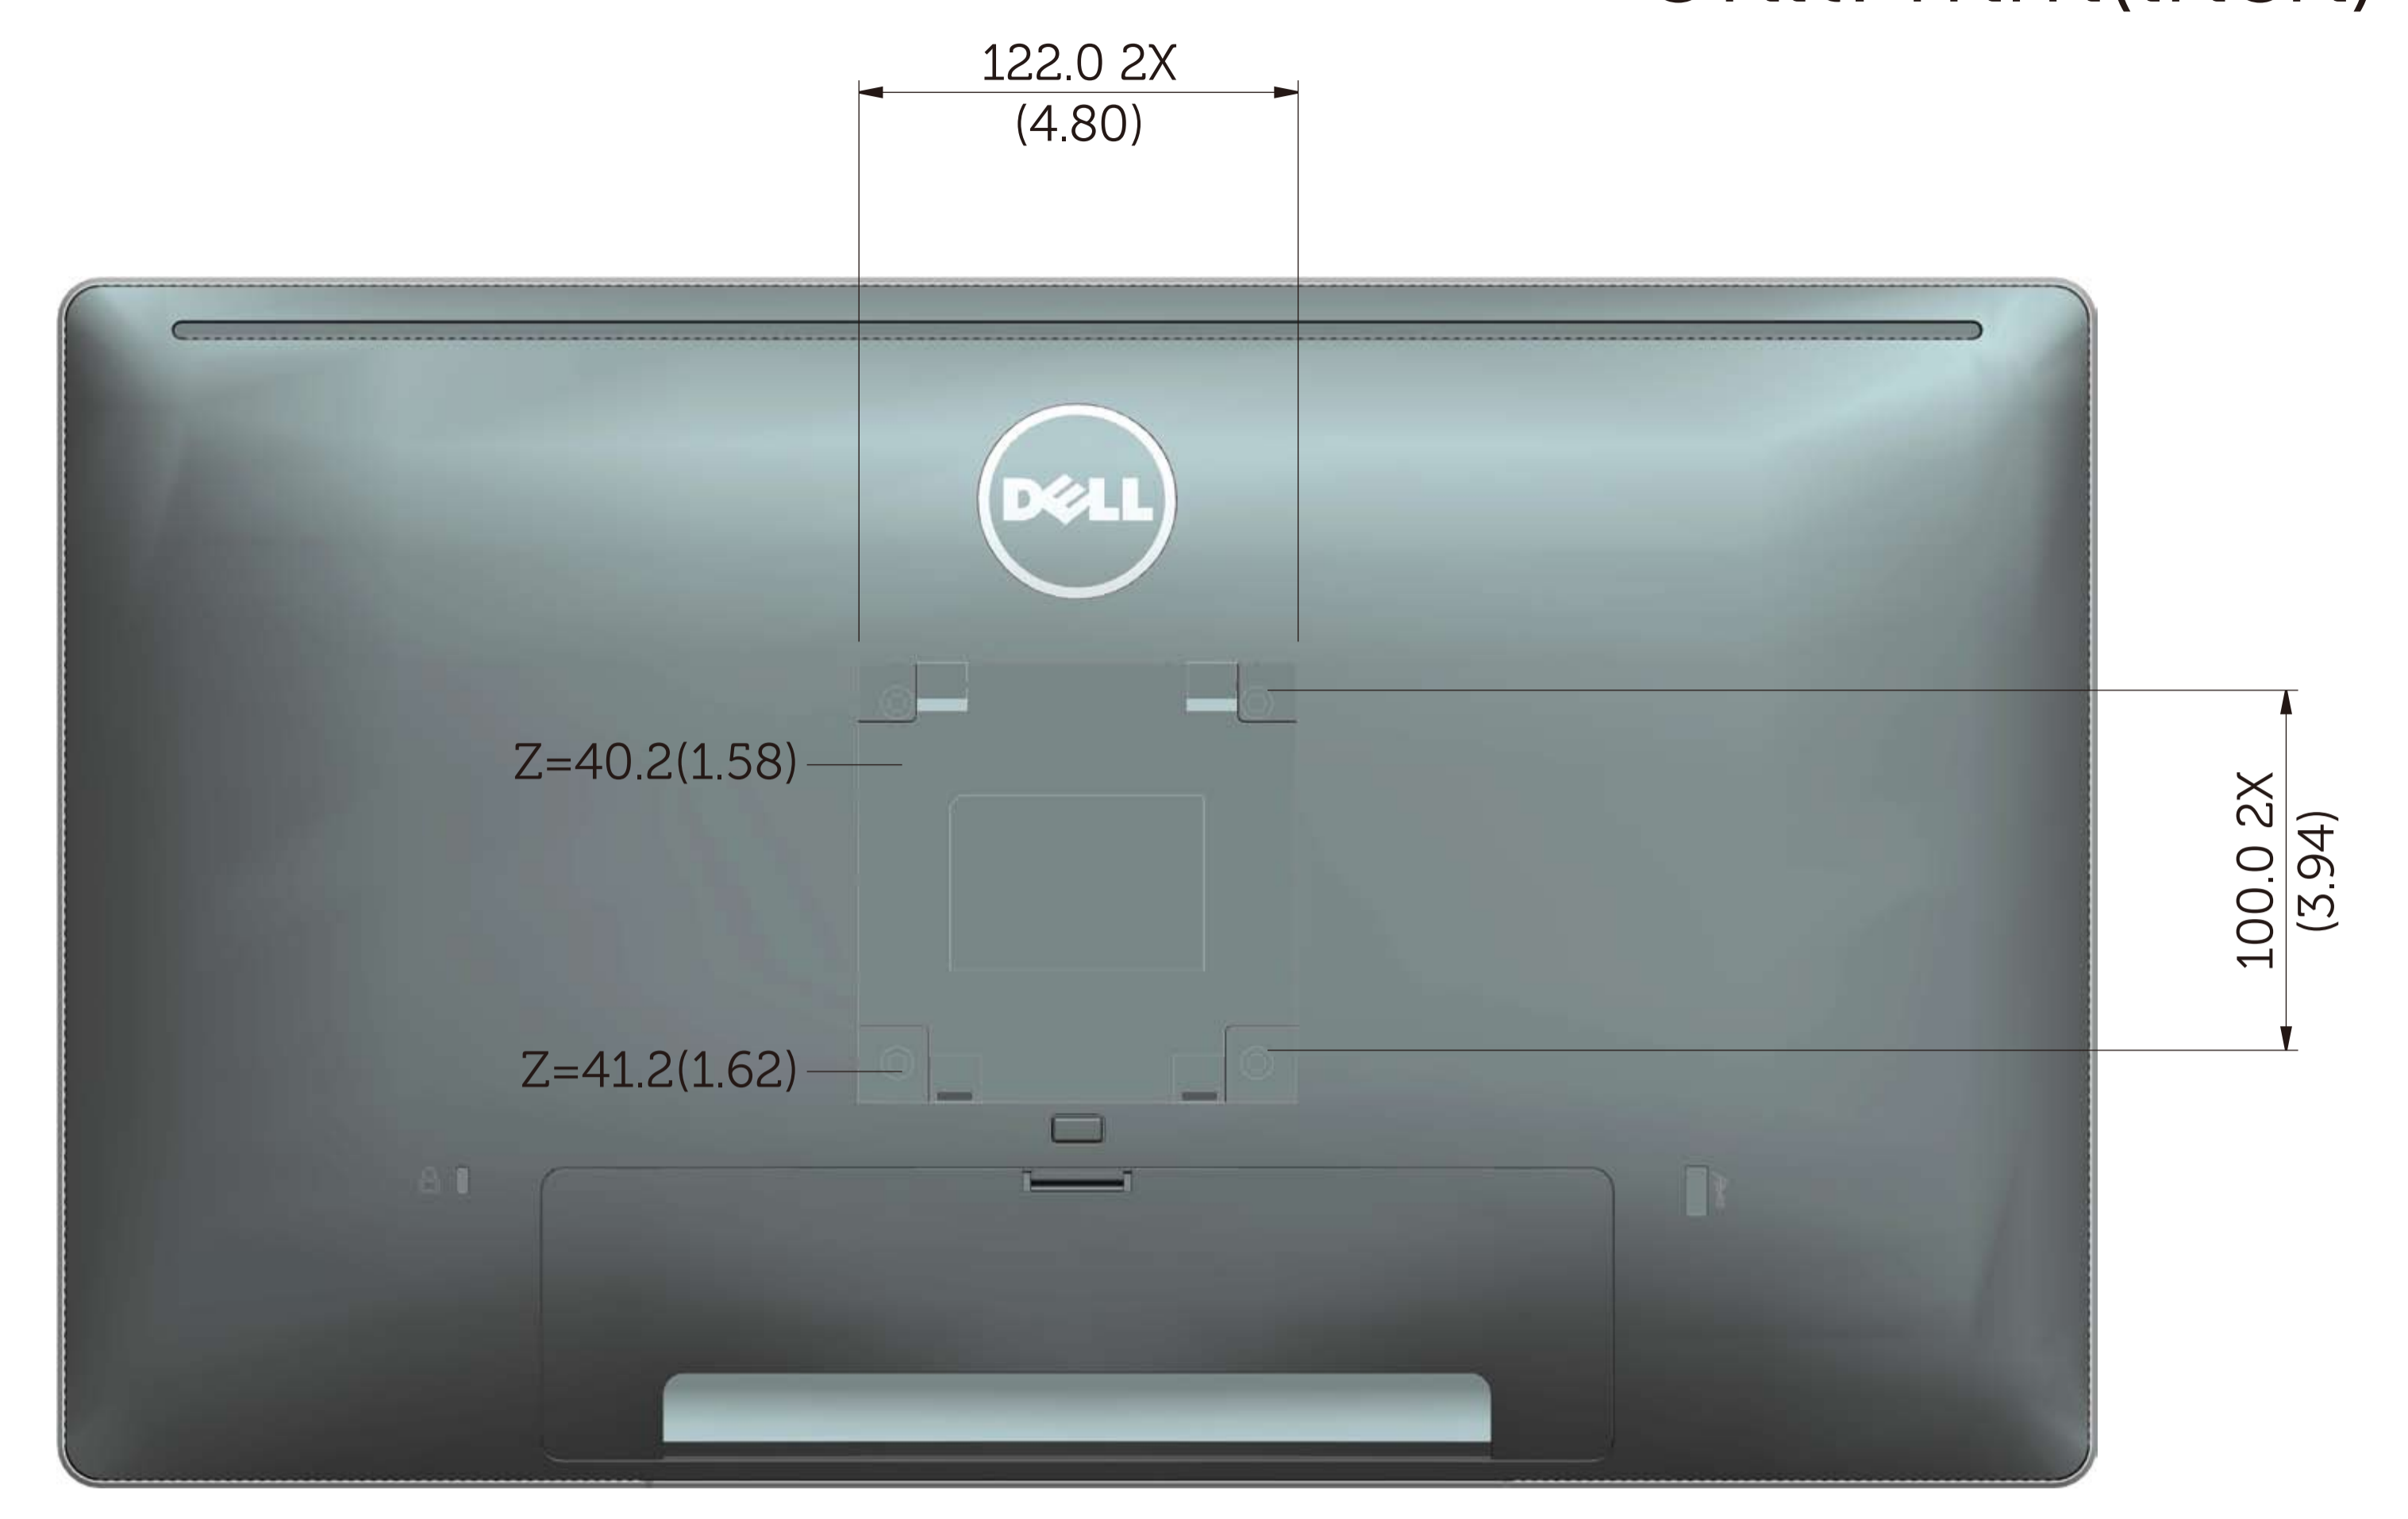

P2715Q Outline Dimension

Nominal Dimensions
Unit: mm(inch)

Back View of Monitor without stand

P2415Q Outline Dimension

Norminal Dimensions
Unit: mm(inch)

Back View of Monitor without stand