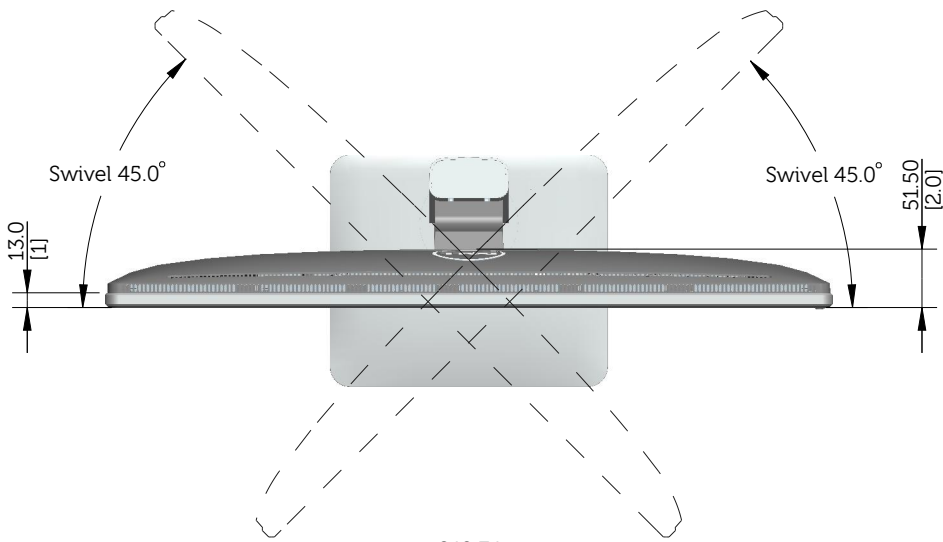

P2715Q Outline Dimension

Nominal Dimensions
Unit: mm(inch)

Back View of Monitor without stand

P2415Q Outline Dimension

Norminal Dimensions
Unit: mm(inch)

Back View of Monitor without stand