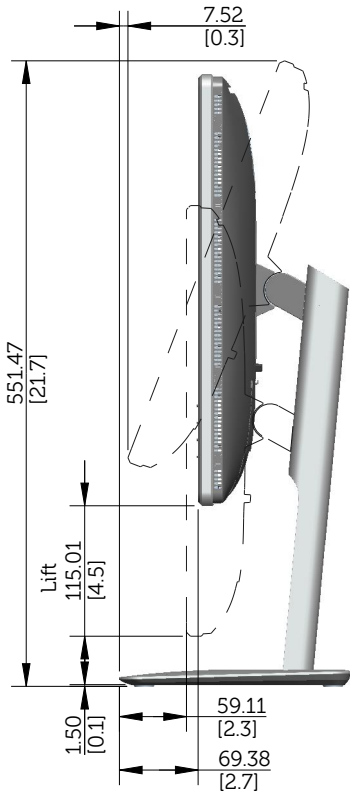

P2715Q Outline Dimension

Nominal Dimensions
Unit: mm(inch)

Back View of Monitor without stand

P2415Q Outline Dimension

Norminal Dimensions
Unit: mm(inch)

Back View of Monitor without stand