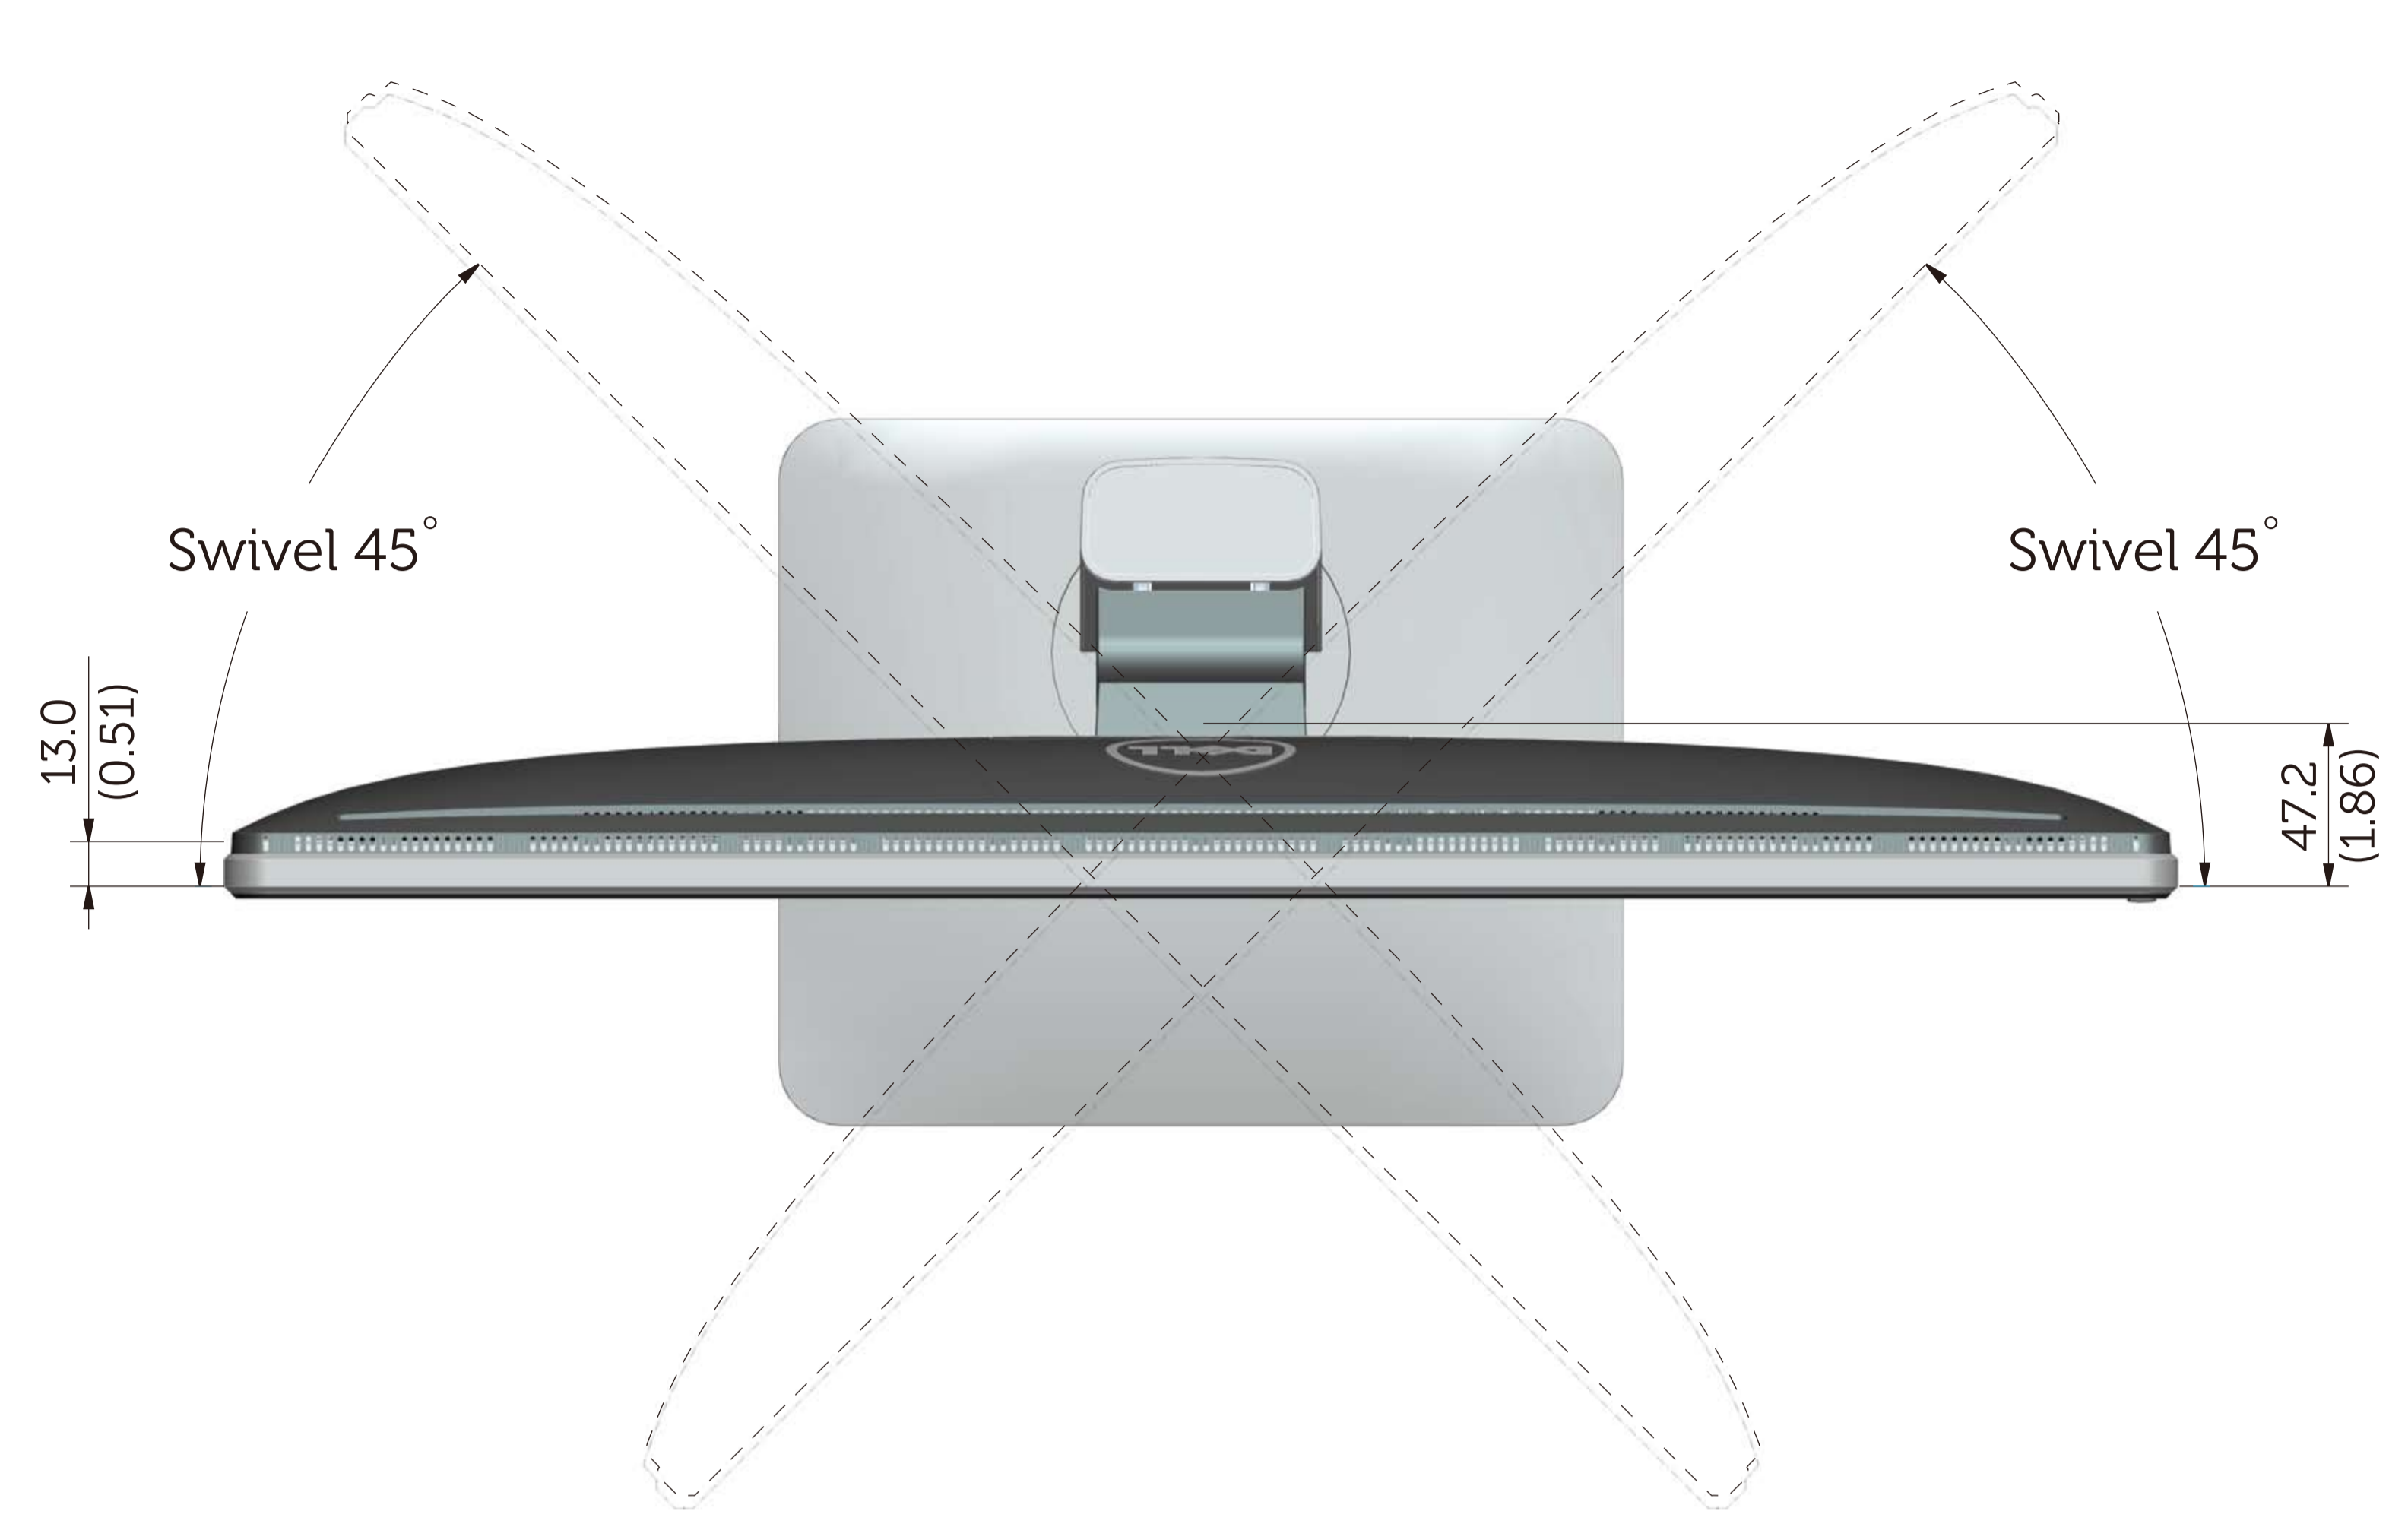

P2715Q Outline Dimension

Nominal Dimensions
Unit: mm(inch)

Back View of Monitor without stand

P2415Q Outline Dimension

Norminal Dimensions
Unit: mm(inch)

Back View of Monitor without stand